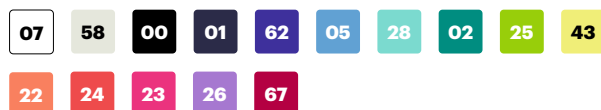

07 White / 58 Ice Grey / 00 Black / 01 Dark Blue / 62 Ultramarine / 05 Sky Blue / 28 Light Turquoise / 02 Green / 25 Lime Green / 43 Light Yellow / 22 Light Orange / 24 Coral Red / 23 Fuchsia / 26 Purple / 67 Burgundy