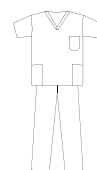

Top:

- V-neck
- Raglan sleeves
- Side vents
- **Three pockets:** 3 patch pockets

Trousers:

- Elastic waistband
- **Two pockets:** 2 French pockets

Twill. 80% polyester - 20% cotton / 180 gsm

XS / S / M / L / XL / 2XL / 3XL