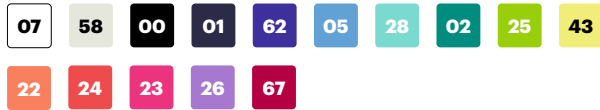

534001

Scrub cap

- Elastic back band
- Adjustable back straps

Twill. 65% polyester - 35% cotton / 190 gsm

ONE SIZE

07 White / 58 Ice Grey / 00 Black / 01 Dark Blue / 62 Ultramarine / 05 Sky Blue / 28 Light Turquoise / 02 Green / 25 Lime Green / 43 Light Yellow / 22 Light Orange / 24 Coral Red / 23 Fuchsia / 26 Purple / 67 Burgundy