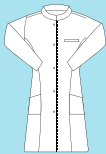

Smart[®]
Microfiber
Smart Antimicrobial Protection

Do you know all our lab coats?

539010

Microfiber lab coat
Length: 85 cm

539006S

Men's stretch mao collar lab coat
Length: 95 cm

539007S

Women's stretch mao collar lab coat
Length: 90 cm