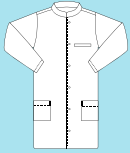

Smart[®]
Microfiber
Smart Antimicrobial Protection

Do you know all our lab coats?

539010

Microfiber lab coat
Length: 85 cm

539006S

Men's stretch mao collar lab coat
Length: 95 cm

539007S

Women's stretch mao collar lab coat
Length: 90 cm