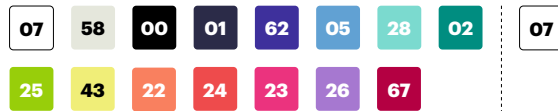

589

587

333/334

Scrub trousers

- Elastic waistband
- **One pocket:** 1 back patch pocket

Twill. 65% polyester - 35% cotton / 190 gsm

2XS / XS / S / M / L / XL / 2XL / 3XL / 4XL

58 Ice Grey / 00 Black / 01 Dark Blue / 62 Ultramarine / 05 Sky Blue / 28 Light Turquoise / 02 Green / 25 Lime Green / 43 Light Yellow / 22 Light Orange / 24 Coral Red / 23 Fuchsia / 26 Purple / 67 Burgundy / 07 White