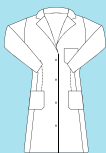

539008S

Men's short stretch lab coat
Length: 85 cm

539009S

Women's short stretch lab coat
Length: 80 cm

539001

Semi-fitted men's lab coat
Length: 100 cm

539002

Women's semi-fitted long sleeve
lab coat
Length: 95 cm