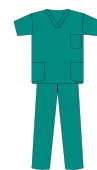

Top:

- V-neck
- Raglan sleeves
- Side vents
- **Three pockets:** 3 patch pockets

Trousers:

- Elastic waistband
- **Two pockets:** 2 French pockets

Twill. 80% polyester - 20% cotton / 180 gsm

XS / S / M / L / XL / 2XL / 3XL