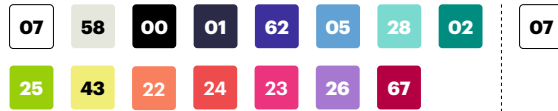

589/587

Short sleeve scrub top

- V-neck
- Side vents
- **Three pockets:** 3 patch pockets

Twill. 65% polyester - 35% cotton / 190 gsm

2XS / XS / S / M / L / XL / 2XL / 3XL / 4XL

58 Ice Grey / 00 Black / 01 Dark Blue / 62 Ultramarine / 05 Sky Blue / 28 Light Turquoise / 02 Green / 25 Lime Green / 43 Light Yellow / 22 Light Orange / 24 Coral Red / 23 Fuchsia / 26 Purple / 67 Burgundy / 07 White