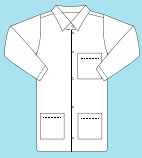

Do you know all our lab coats?

539010

Microfiber lab coat
Length: 85 cm